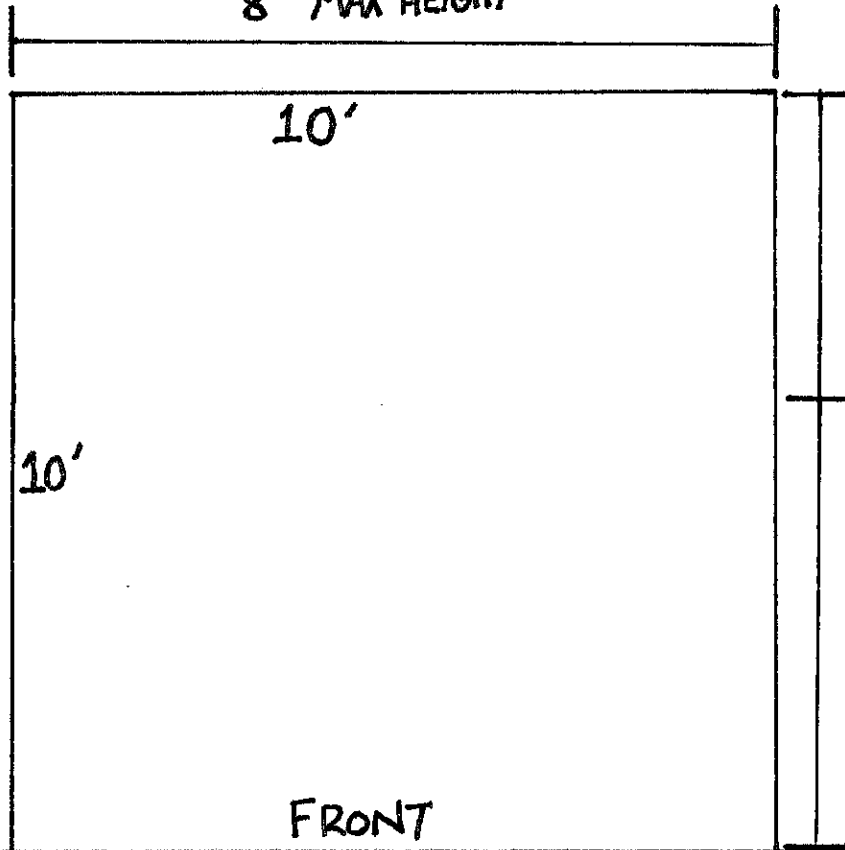

2017 NEWMARKET HOME AND LIFESTYLE SHOW
BOOTH RESTRICTIONS

REAR

8' MAX HEIGHT

4' FROM REAR
8' MAX HEIGHT
(BOTH SIDES)

6' FROM AISLE
4' MAX HEIGHT
(BOTH SIDES)

FRONT

AISLE